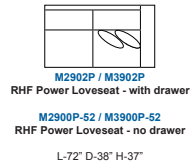

DECOR-REST

FURNITURE LTD

2900 & 3900

AVAILABLE IN FABRIC OR LEATHER

Sinusus Spring Construction, 1.9 lb. Foam,
Semi-Attached back.

PROUDLY BUILT IN NORTH AMERICA

STATIONARY

POWER