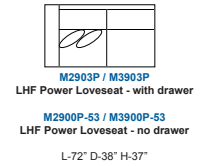

DECOR-REST

FURNITURE LTD

2900 & 3900

AVAILABLE IN FABRIC OR LEATHER

Sinusus Spring Construction, 1.9 lb. Foam,
Semi-Attached back.

PROUDLY BUILT IN NORTH AMERICA

STATIONARY

POWER