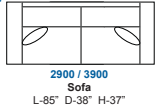

DECOR-REST

FURNITURE LTD

2900 & 3900

AVAILABLE IN FABRIC OR LEATHER

Sinusus Spring Construction, 1.9 lb. Foam,
Semi-Attached back.

PROUDLY BUILT IN NORTH AMERICA

STATIONARY

POWER