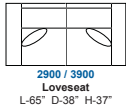

DECOR-REST

FURNITURE LTD

2900 & 3900

AVAILABLE IN FABRIC OR LEATHER

Sinusus Spring Construction, 1.9 lb. Foam,
Semi-Attached back.

PROUDLY BUILT IN NORTH AMERICA

STATIONARY

POWER