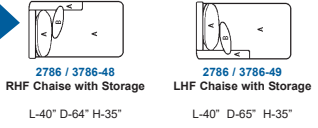

DECOR-REST

FURNITURE LTD

2786 & 3786

AVAILABLE IN FABRIC OR LEATHER

Sinusuous Spring Construction, 1.9 lb. Foam,
Semi-Attached back.

PROUDLY BUILT IN NORTH AMERICA

STATIONARY

POWER

STORAGE

CREATE YOUR OWN ROOM ARRANGEMENTS