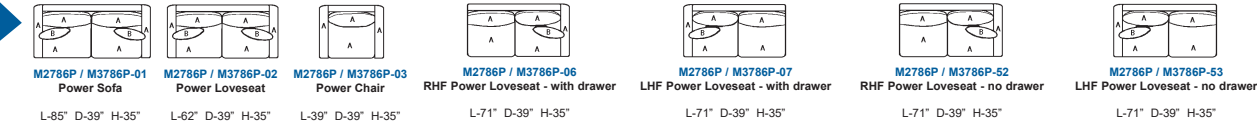

DECOR-REST

FURNITURE LTD

2786 & 3786

AVAILABLE IN FABRIC OR LEATHER

Sinusuous Spring Construction, 1.9 lb. Foam,
Semi-Attached back.

PROUDLY BUILT IN NORTH AMERICA

STATIONARY

POWER

STORAGE

CREATE YOUR OWN ROOM ARRANGEMENTS