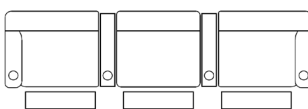

Fabian - F004

Chair H 43" x D 40.5" x W 38"

MEC HL OPH - Power recliner with power headrest

MEC HL OPH - Power rocker recliner with power headrest, black cup holder (1) BLK

MEC HL OPH - Power rocker recliner with power headrest, silver cup holder (1) SIL

Sample configurations

Wide seats (32.5") - Can be made with or without cup holders in arms

Regular seats (23") - Can be made with or without cup holders in arms

Notes

- Available in: All Elran fabrics, leather/vinyl & all over leather
- Consoles match the arm style; shape & look
- Cordless rechargeable battery pack available for power recliners
- Additional lumbar support available on seats
- Measurements are in inches and may vary slightly
- Optional memory foam available on seats
- Options subject to change without prior notice

Additional pieces

H-43"
D-40.5"
W-30.5"
140 - LHF-
power
recliner,
power
headrest

H-43"
D-40.5"
W-30.5"
141 - LHF-
pwr recl.,
pwr
headrest, BLK
cup
142 - LHF pwr
recl., pwr
headrest, SIL
cup

H-43"
D-40.5"
W-30.5"
150 - RHF-
power
recliner,
power
headrest

H-43"
D-40.5"
W-39.5"
181 - LHF-
wide pwr
recl., pwr
headrest, BLK
cup
184 - LHF
wide pwr
recl., pwr
headrest, SIL
cup

H-43"
D-40.5"
W-39.5"

191 - RHF-
wide pwr
recl., pwr
headrest, BLK
cup
194 - RHF
wide pwr
recl., pwr
headrest, SIL
cup